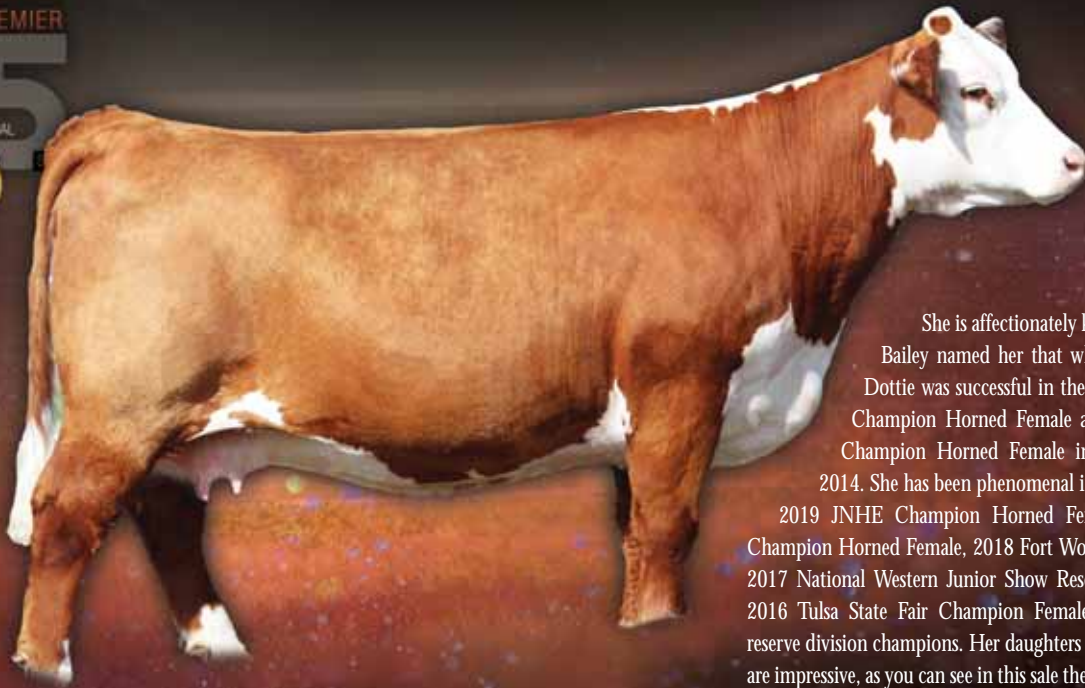

# HAPP KOOL AID POINTS 1218 *progeny*

FALL PREMIER  
**25**  
ANNUAL  
BUCK

She is affectionately known as "Dottie" on the ranch. Bailey named her that when she was in the show barn. Dottie was successful in the show ring being named Grand Champion Horned Female at the 2013 JNHE and Grand Champion Horned Female in the Denver Junior Show in 2014. She has been phenomenal in production! She produced the 2019 JNHE Champion Horned Female, 2018 National Western Champion Horned Female, 2018 Fort Worth Champion Horned Female, 2017 National Western Junior Show Reserve Champion Polled Female, 2016 Tulsa State Fair Champion Female, and numerous division and reserve division champions. Her daughters are now in production and they are impressive, as you can see in this sale they are producers as well. We have several daughters and granddaughters selling. Their pedigrees are filled with banners, buy with confidence!